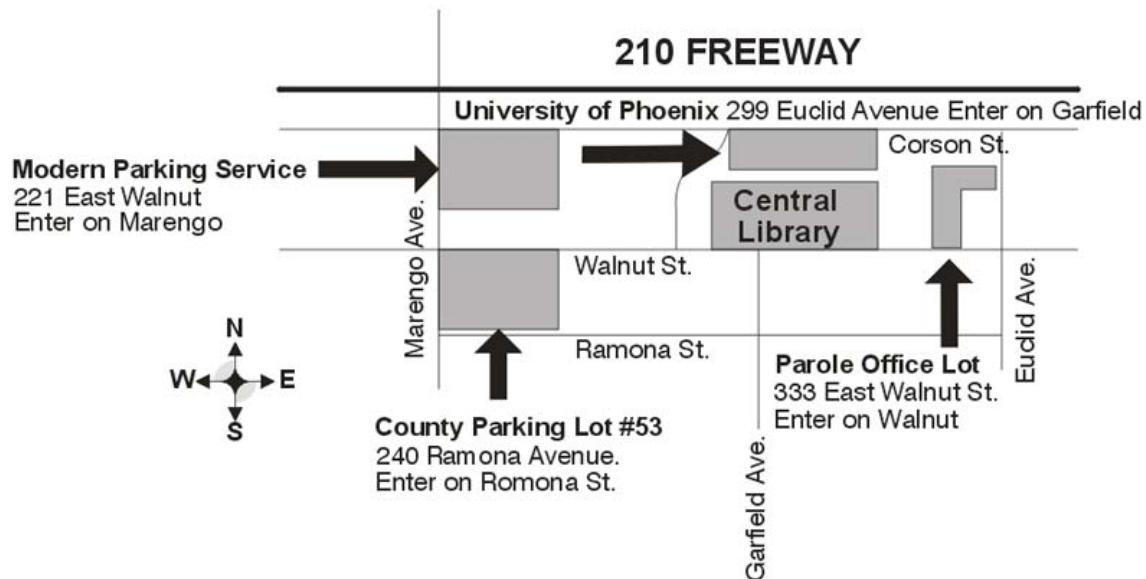

**For Donald R. Wright Auditorium Users
 Parking Lot for Library Patrons Only
 3 HOUR LIMIT**

Library lot is monitored and violators will be cited.

Alternate Parking Available:

<p align="center">WEEKENDS</p> <p align="center">FREE</p> <p align="center"><u>University of Phoenix Lot</u></p> <p>Saturday 9:00 a.m. - 6 p.m. Sunday 1:00 p.m. - 5 p.m.</p>	<p align="center">WEEK DAYS</p> <p align="center"><u>Modern Parking Service</u></p> <p>Open • Mon-Fri, 6 a.m.–6 p.m. Rate: \$1.00 ea. 15 min., \$4.00 ea. hour \$7.00 max. for Library Users</p> <p align="center"><u>County Parking Lot #53</u></p> <p>Open • Mon-Thurs, 6 a.m.–11 p.m. Friday 6 a.m. to 7 p.m. Rate: \$2.00 ea. 20 min. • \$7.00 max. \$3.00 flat rate after 4 p.m.</p> <p align="center"><u>Parole Office Parking Lot</u></p> <p>Open • Mon-Fri, 7:30 a.m.–4 p.m. \$6.00 max. • after 12:30 p.m. \$3.00 after 7:00 p.m. • FREE</p>
--	--